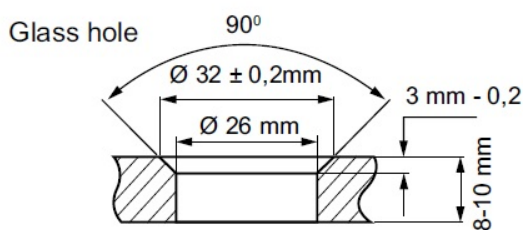

PRODUCT SHEET

Description:

Wall Mounting Bracket Tube/Glass Lay-On, F/12mm Glass, CSK Screws, F/Tube \varnothing 25mm, SS304

Item number:

28.29.009-4

Units	Box	Carton	HS Code	Barcode
Pcs.	1	5	8302419000	 5704866464536

Item No.: 28.29.008

No drilling in tube required.

Cannot be used with anti-lift
block on sliding rollers

Flush mount glass fabrication

SISO A/S

Mileparken 11
DK-2740 Skovlunde
Denmark
VAT: DK 24786013

Phone +45 45 830 900